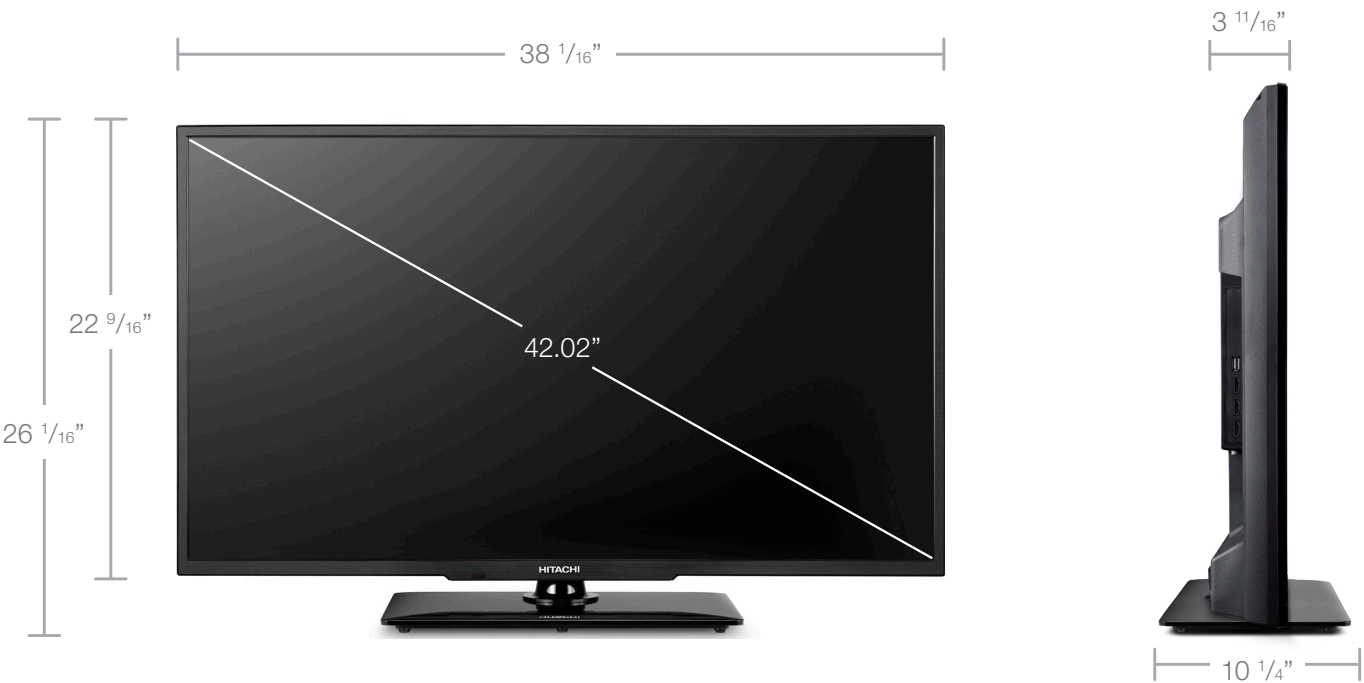

LE42H508

Light Emitting Diode

Liquid Crystal Display HDTV

HITACHI
Inspire the Next