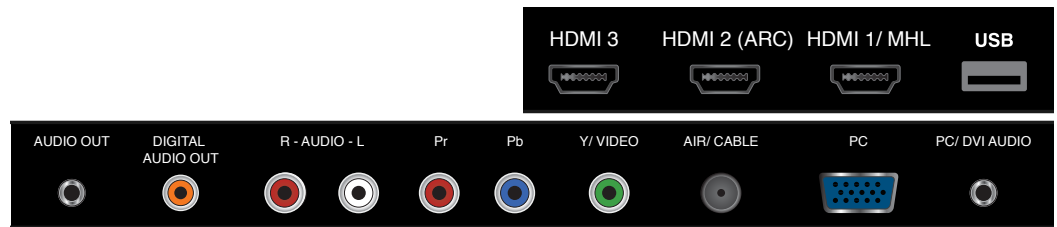

LE42H508

Light Emitting Diode

Liquid Crystal Display HDTV

HITACHI
Inspire the Next